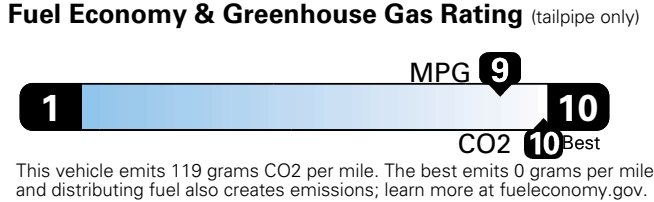

MANUFACTURER'S SUGGESTED RETAIL PRICE OF THIS MODEL INCLUDING DEALER PREPARATION

Base Price: \$54,000

CHRYSLER PACIFICA HYBRID LIMITED
Exterior Color: Velvet Red Pearl-Coat Exterior Paint
Interior Color: Black / Black / Black Interior Colors
Interior: Nappa Leather Buckets Seats with "S" Logo
Engine: 3.6L V6 Hybrid Engine
Transmission: EFlite Si-EVT Transmission
STANDARD EQUIPMENT (UNLESS REPLACED BY OPTIONAL EQUIPMENT)

EPA DOT Fuel Economy and Environment

Plug-In Hybrid Vehicle Electricity-Gasoline

Fuel Economy Minivan range from 20 to 48 MPGe. The best vehicle rates 142 MPGe.

You save \$1,750 in fuel costs over 5 years compared to the average new vehicle.

Annual fuel cost \$950

Actual results will vary for many reasons, including driving conditions and how you drive and maintain your vehicle. The average new vehicle gets 27 MPG and cost \$6,500 to fuel over 5 years. Cost estimates are based on 15,000 miles per year at \$2.35 per gallon \$0.13 per kW-hr. This is a dual fueled automobile. MPGe is miles per gasoline gallon equivalent. Vehicle emissions are a significant cause of climate change and smog.