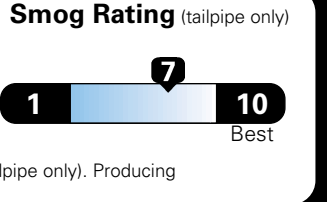

You save $1,750 in fuel costs over 5 years compared to the average new vehicle.

Annual fuel cost $950

Actual results will vary for many reasons, including driving conditions and how you drive and maintain your vehicle. The average new vehicle gets 27 MPG and cost $6,500 to fuel over 5 years. Cost estimates are based on 15,000 miles per year at $2.35 per gallon $0.13 per kW-hr. This is a dual fueled automobile. MPGe is miles per gasoline gallon equivalent. Vehicle emissions are a significant cause of climate change and smog.

fueleconomy.gov
Calculate personalized estimates and compare vehicles