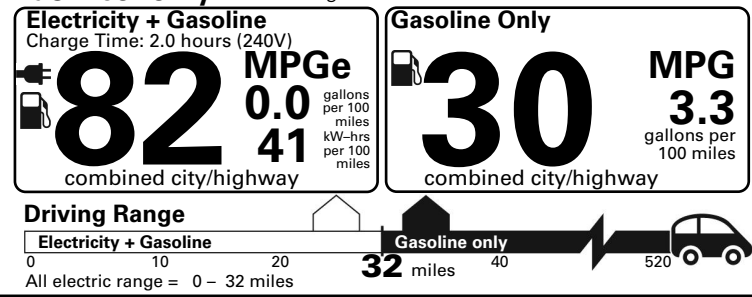

Destination Charge $1,595

TOTAL PRICE: * $57,187

WARRANTY COVERAGE
5-year or 60,000-mile Powertrain Limited Warranty.
8-year or 100,000-mile Hybrid System Limited Warranty.
8-year or 100,000-mile High Voltage Battery Warranty.
3-year or 36,000-mile Basic Limited Warranty.
Ask Dealer for a copy of the limited warranties or see your owner's manual for details. Warranty details may differ in Zero Emission States. See Dealer for details.

5 YEAR / 60,000 MILE POWERTRAIN WARRANTY   **8 YEAR / 100,000 MILE HIGH VOLTAGE BATTERY & HYBRID SYSTEM WARRANTY**

Assembly Point/Port of Entry: WINDSOR, ONTARIO, CANADA   S.L.   SHIP TO: SOLD TO:
VIN: 2C4-RC1S71NR-220856   L4-VON: 4541   1119-0

THIS LABEL IS ADDED TO THIS VEHICLE TO COMPLY WITH FEDERAL LAW. THE LABEL CANNOT BE REMOVED OR ALTERED PRIOR TO DELIVERY TO THE ULTIMATE PURCHASER.
* STATE AND/OR LOCAL TAXES IF ANY, LICENSE AND TITLE FEES AND DEALER SUPPLIED AND INSTALLED OPTIONS AND ACCESSORIES ARE NOT INCLUDED IN THIS PRICE. DISCOUNT, IF ANY, IS BASED ON PRICE OF OPTIONS IF PURCHASED SEPARATELY.

EPA DOT Fuel Economy and Environment

Plug-In Hybrid Vehicle Electricity-Gasoline

Fuel Economy Minivan range from 20 to 48 MPGe. The best vehicle rates 142 MPGe.